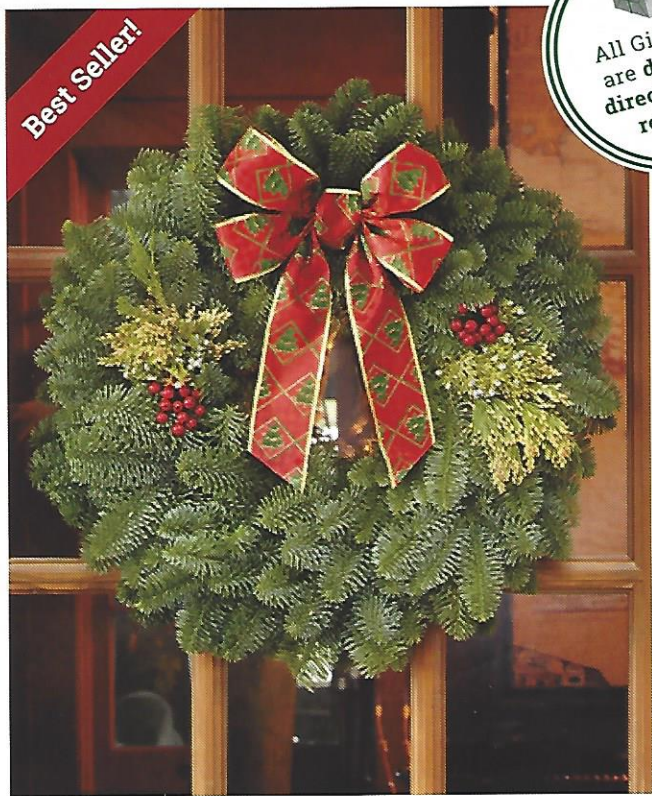

28" Mixed Evergreen Gift Wreath \$ 52

ITEM # W3M

Our largest, most dramatic wreath is made from Noble fir, berried juniper, incense cedar and complemented with red faux holly berries, with a red and gold snowflake bow.

Best Seller!

22" Mixed Evergreen Gift Wreath \$ 45

ITEM # W4M

An aromatic combination of Noble fir, berried juniper, and incense cedar. Touches of color are provided by red faux holly berries. A pre-tied checkered tree bow is included for easy attaching.