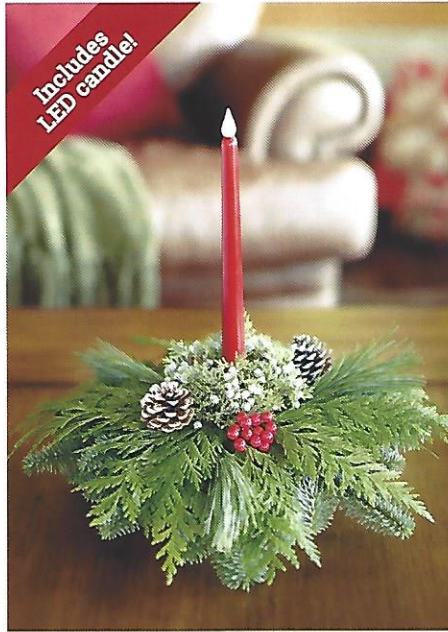

Rustic Pine Cone Gift Basket \$ 38

ITEM # N7M

A rustic wicker basket filled with an assortment of large, medium and small pine cones with berry accents. Approximately 12" in diameter and 6" deep.

\*Basket finish may vary.

Western Cedar Gift Garlands \$ 60

ITEM # G3M

Two sections of stunning 10' garland for decorating a doorway or porch railing. Made of fragrant fresh cut western cedar.

Evergreen  
Gift Set

\$ 100

ITEM # EGM

The evergreen gift set complements and completes the holiday decoration for any entry. Includes **two** 10' western cedar garlands and an aromatic 22" mixed evergreen gift wreath with Noble fir, berried juniper, incense cedar, red faux holly berries and a checkered tree bow.